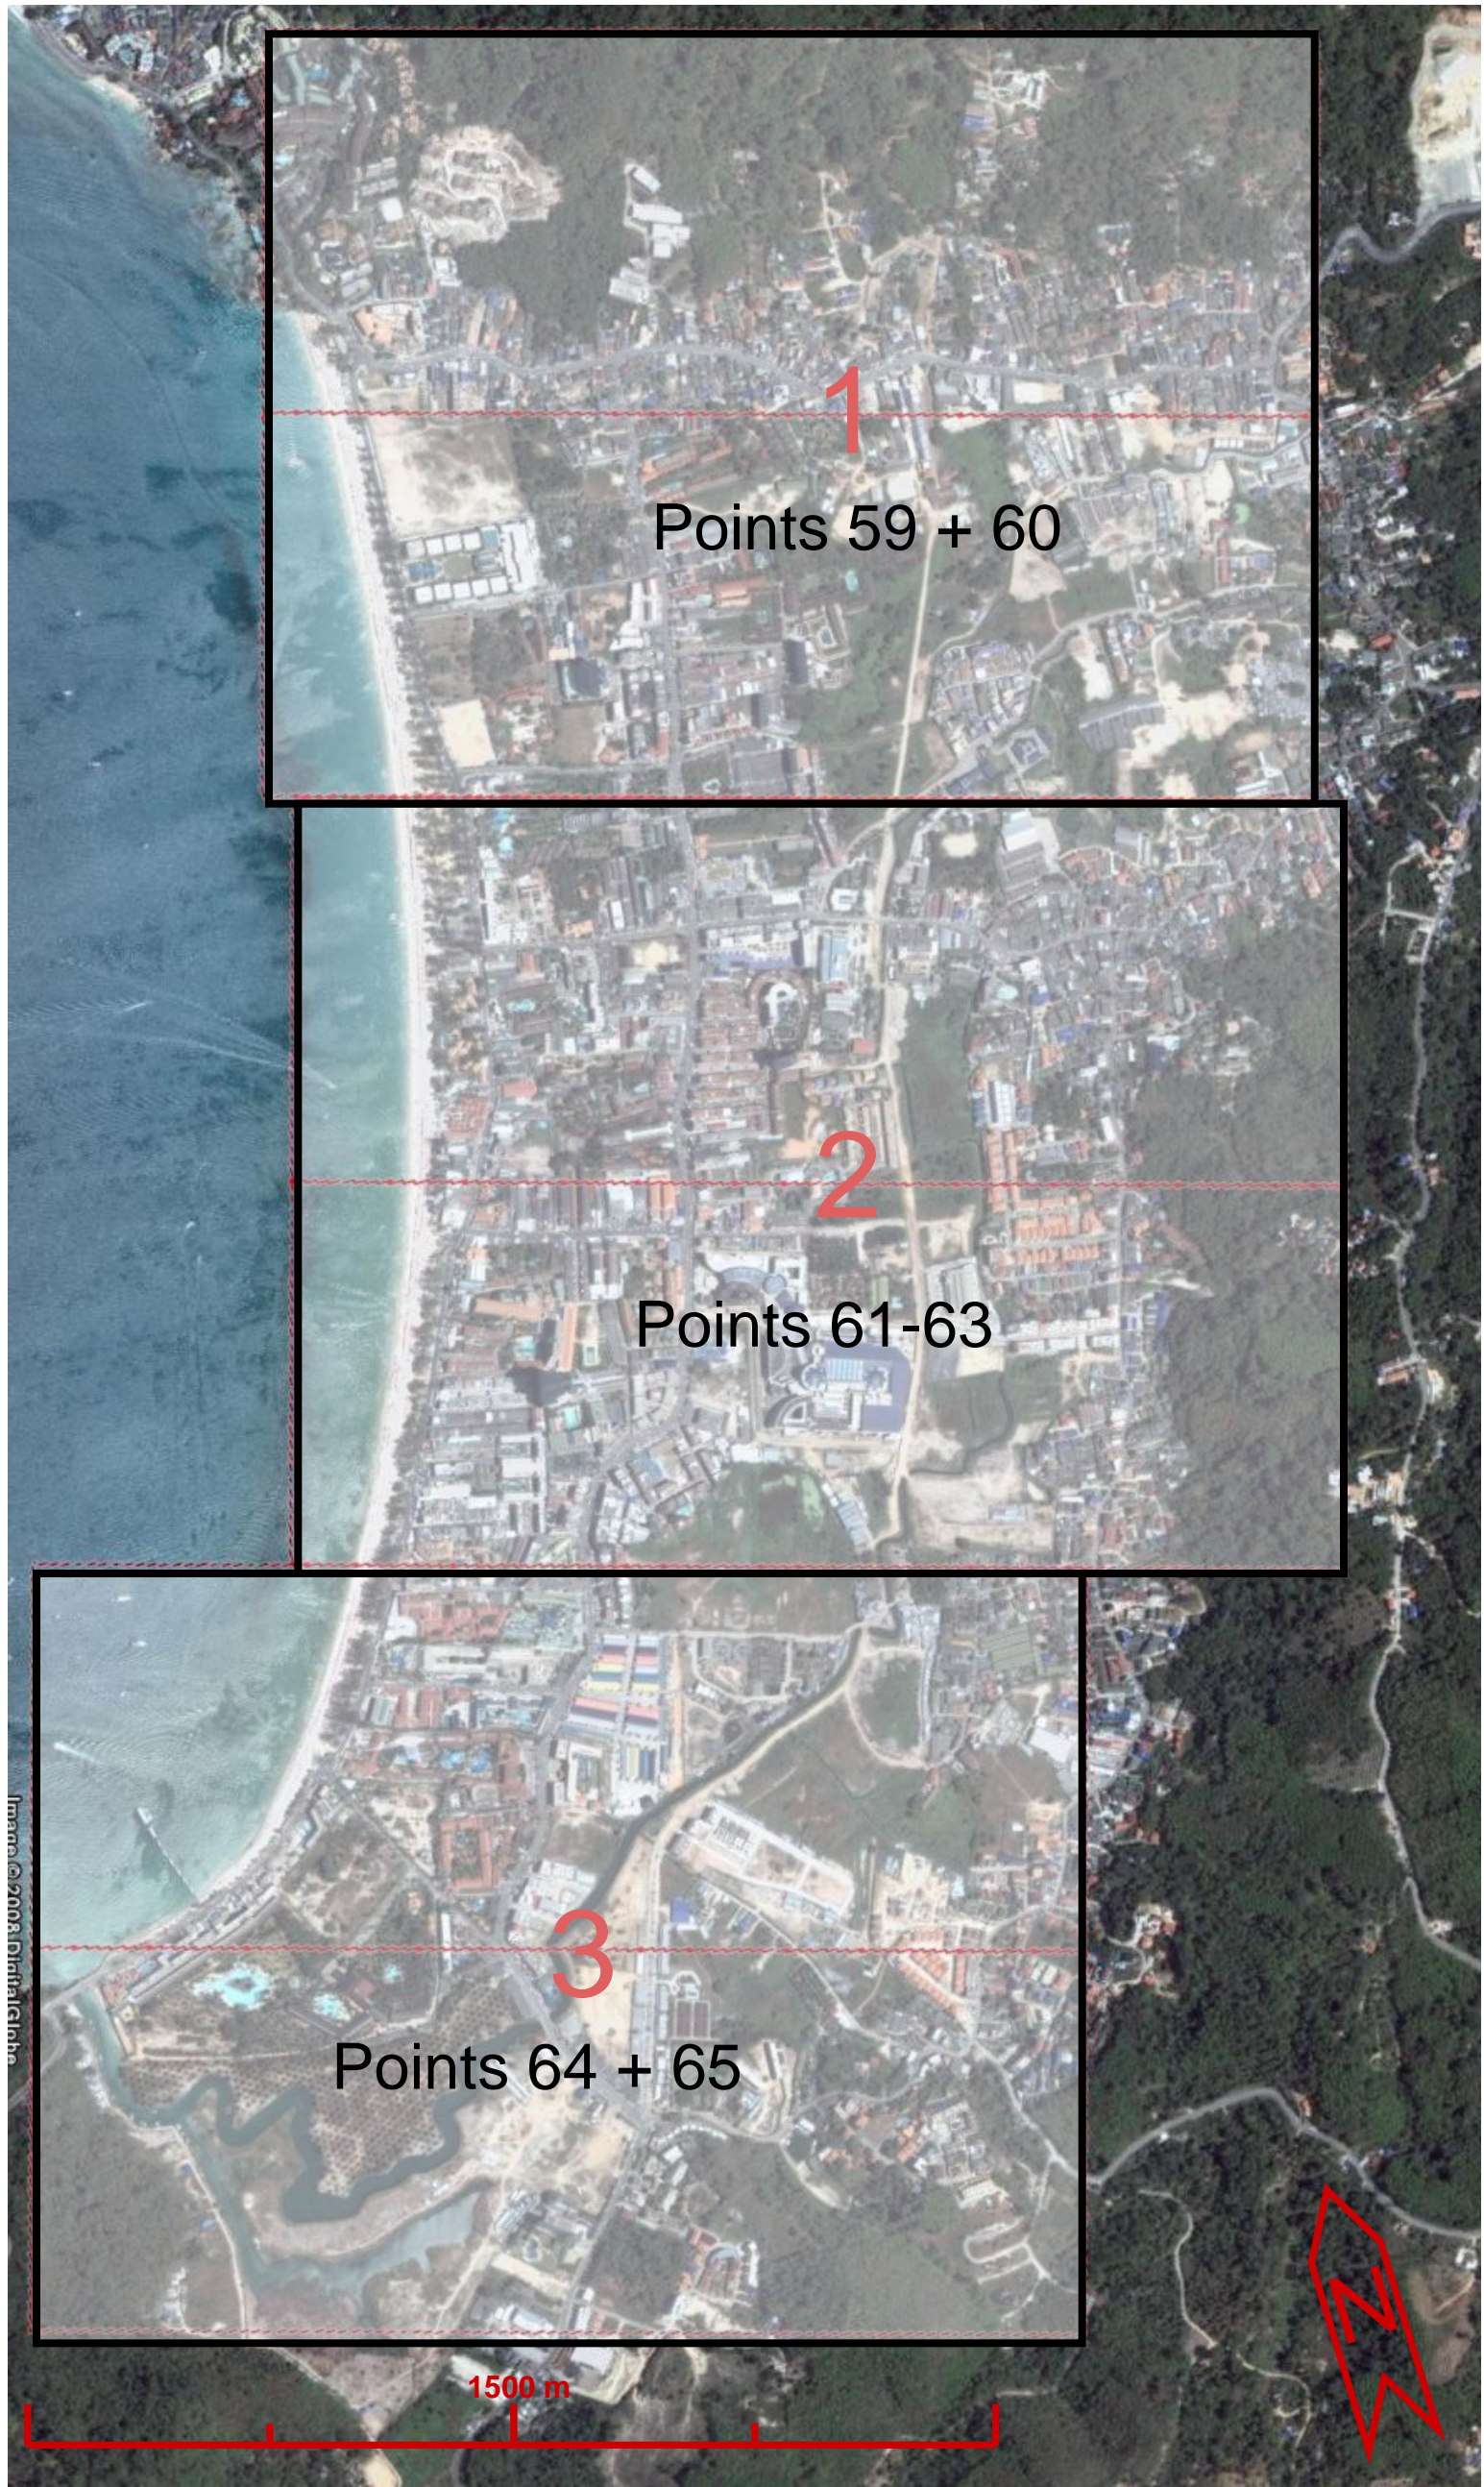

ขาดป่าตอง

Patong Beach Übersicht

1

59

60

7° 54'02.65" N
 98° 17'39.64" E

Image © 2008 DigitalGlobe

Image © 2008 DigitalGlobe

© 2006 Google™

2

150 m

7° 53'25.09" N
98° 17'29.75" E

61

62

63

Image © 2008 DigitalGlobe

Image © 2008 DigitalGlobe

© 2006 Google™

3

64

64

64

Image © 2008 DigitalGlobe

65

65

65

Image © 2008 DigitalGlobe

© 2006 Google™

150 m

7° 52'51.76" N
98° 17'05.76" E