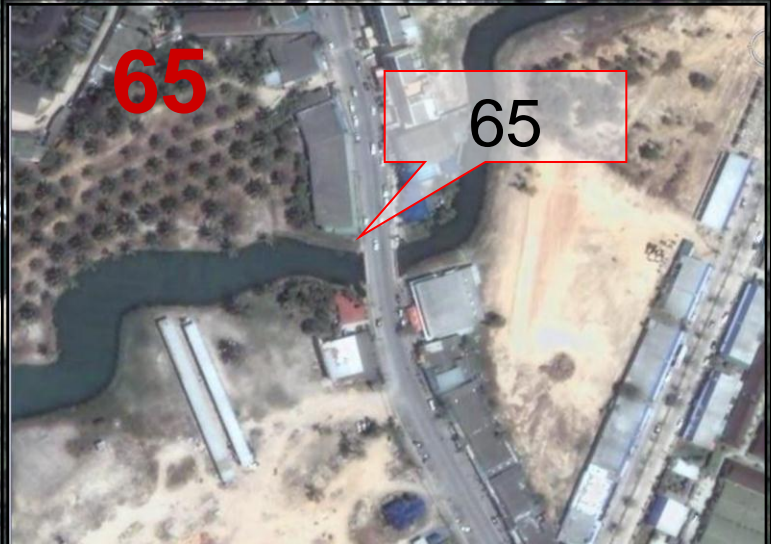

ขาดป่าตอง

Patong Beach Übersicht

1

59

60

7° 54'02.65" N
 98° 17'39.64" E

Image © 2008 DigitalGlobe

Image © 2008 DigitalGlobe

Image © 2008 DigitalGlobe

© 2006 Google™

3

64

64

64

Image © 2008 DigitalGlobe

65

65

65

Image © 2008 DigitalGlobe

© 2006 Google™

150 m

7° 52'51.76" N
98° 17'05.76" E