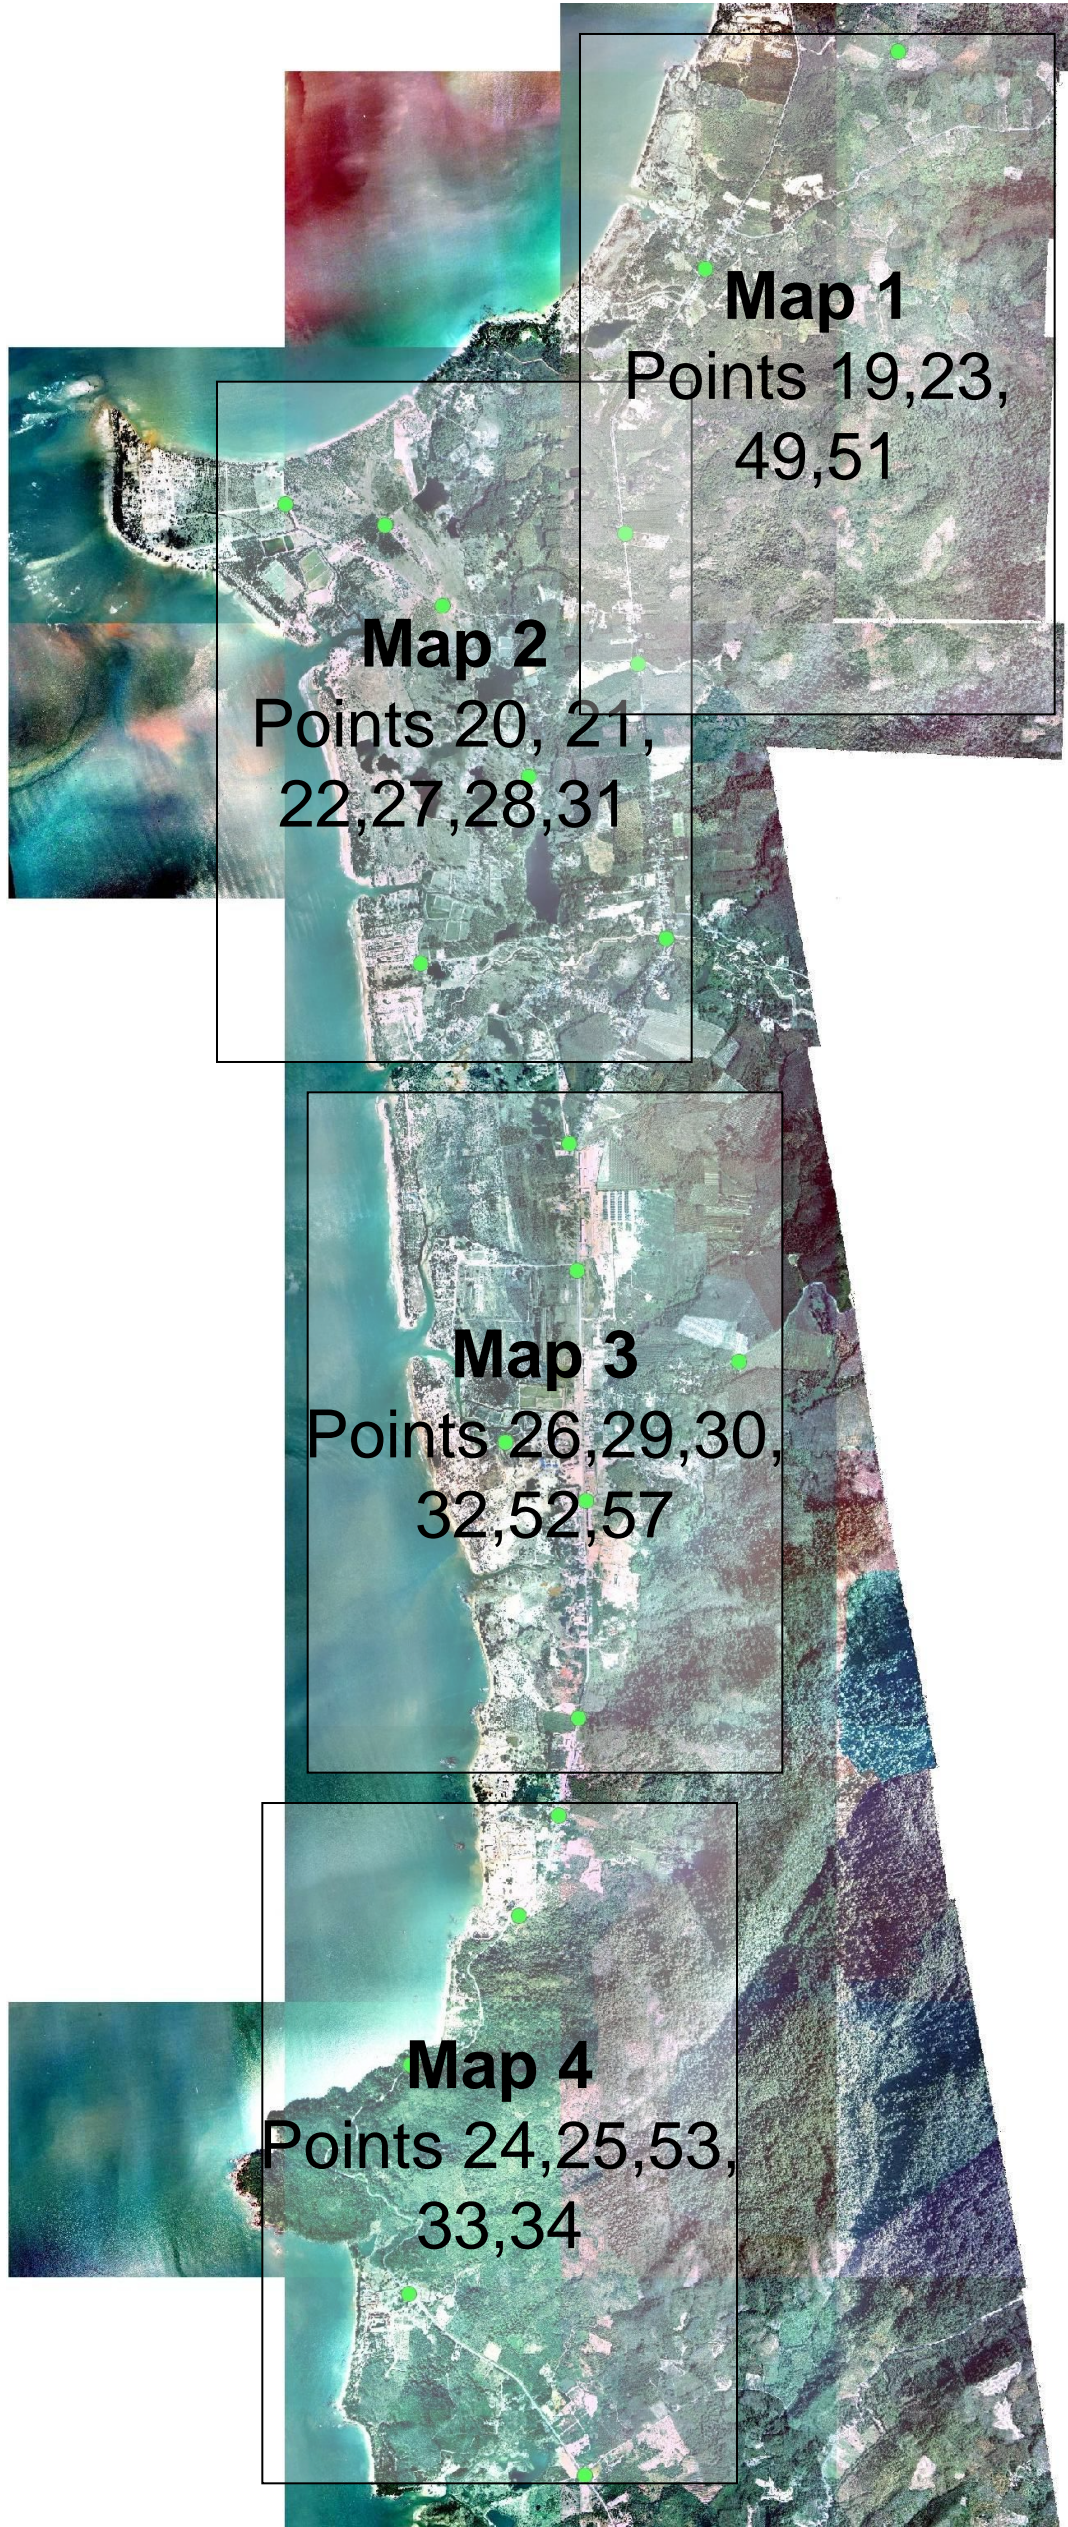

Khao Lak Overview

Map 1

Points 19,23,
49,51

Map 2

Points 20, 21,
22,27,28,31

Map 3

Points 26,29,30,
32,52,57

Map 4

Points 24,25,53,
33,34

20

20

28

28

20

21

21

21

22

22

22

27

27

27

28

31

31

31

KL MAP 2